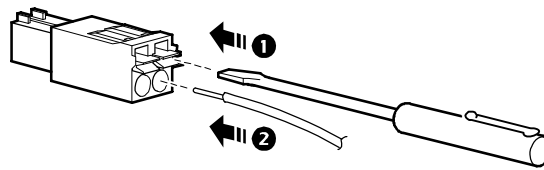

Dry Contact Plug (J573N) for a Rack Power Distribution Unit—Installation Instructions

Information in this document is subject to change without notice.
© 2010 Dell Inc. All rights reserved.

Reproduction of these materials in any manner whatsoever without the written permission of Dell Inc. is strictly forbidden.